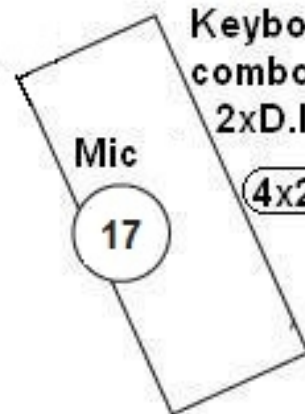

Plastic People Of The Universe - Stage Plan

The drummer is left handed - set-up of drums is on an opposite side!

1x230V

Guitar
combo

SM 57 10.

1. - 8.
8xmic
full drum set
KD,SD,2xTT,FT,HH.
3xCymbal with stand

Monitor 5
4.way

1x230V

Electric Bass
Amp + Cabinet

D.I.Box 9.

input list

- 1 - 8 Drum set
- 9 Bass guitar
- 10 Guitar
- 11 Saxophone
- 12 Clarinet
- 13 - 14 Keyboards
- 15 Mic. Vráťa
- 16 Mic. Johnny
- 17 Mic. Pepa

The drummer prefers
a stage without
a pedestal. He
needs a carpet
under drums!

1x230V

13. - 14.
Keyboard
combo
2xD.I.Box

Mic
17

4x230V

4x230V

Mic

15

Mic

16

11

mic for sax

12

mic for clarinet

2.Way

Monitor 2

Monitor 3

3.Way

Monitor 4

Monitor
Mic Vocal

1.Way

Monitor 1